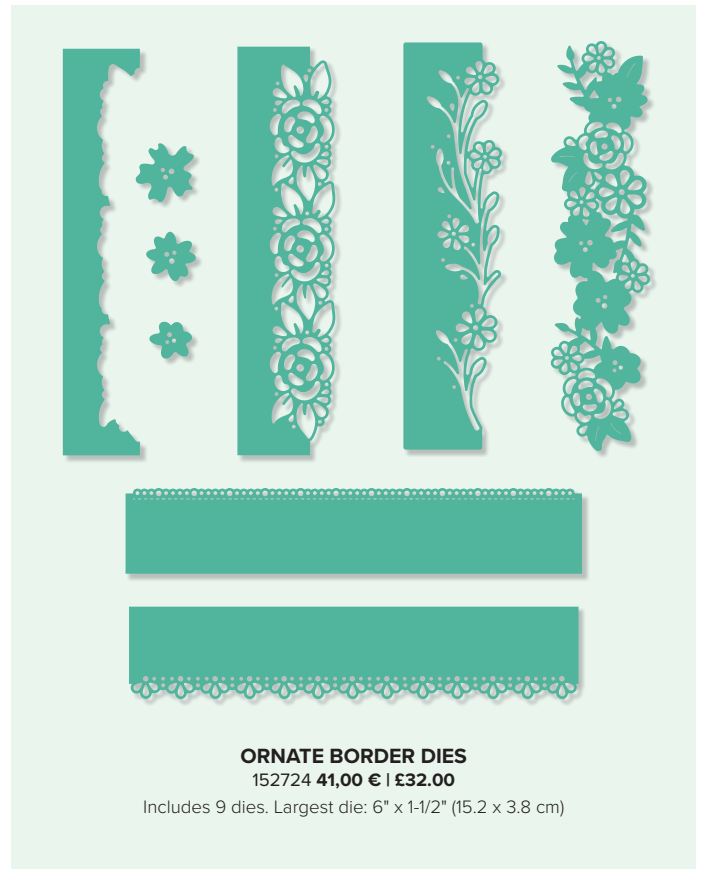

ORNATE BORDER DIES
 152724 **41,00 € | £32.00**
 Includes 9 dies. Largest die: 6" x 1-1/2" (15.2 x 3.8 cm)

THANK YOU

*for everything Seriously,
 ever so much so here's a card*

from the bottom of my heart for all you do from all of us

1/4" (6.4 mm) wide. 5 yards (4.6 m) per spool.

GILDED GEMS

152478 **8,50 € | £6.50**

Adhesive-backed, opaque gold gems. 90 pieces:
30 each in 3 sizes. 4 mm, 5 mm, and 6 mm.