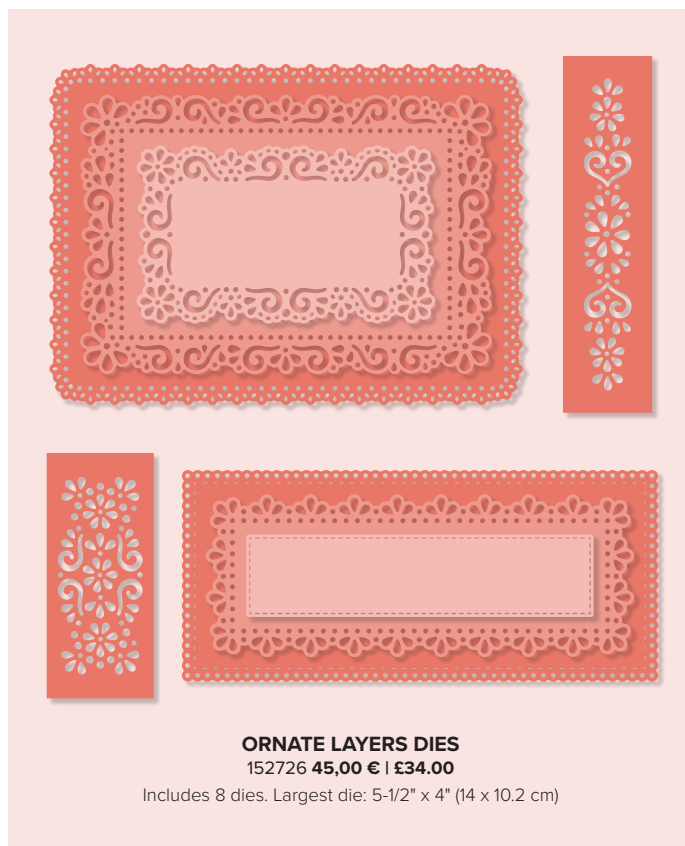

ORNATE LAYERS DIES

152726 **45,00 € | £34.00**

Includes 8 dies. Largest die: 5-1/2" x 4" (14 x 10.2 cm)