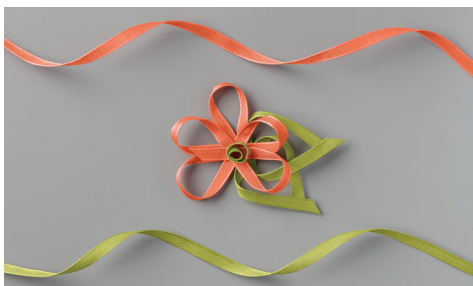

ORNATE GARDEN RIBBON COMBO PACK

152479 **8,50 € | £6.50**

2 spools: 1 each of 2 colours (Old Olive, Terracotta Tile).

1/4" (6.4 mm) wide. 5 yards (4.6 m) per spool.